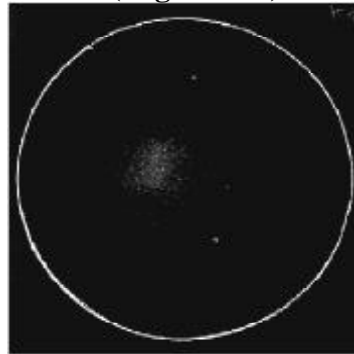

## Planetary Nebula:

## Diffuse Nebula:

**M33 (Triangulum)**

8" Dob f4.5, 16mm

**M7 (Scorpius)**

10 Dob f4.5, 27mm

**M22 (Sagittarius)**

8" Dob f4.5, 8mm

**M57 (Lyra)**

10 Dob f4.5, 18mm

**M17 (Sagittarius)**

13" Dob f4.5, 28mm

**M51 (Canes Venatici)**

6" RC f5, SC-3 @ 90 secs

**M29 (Cygnus)**

8" SCT f6.3, SC-EX @ 2.5 secs

**M13 (Hercules)**