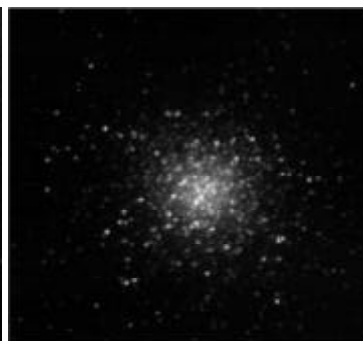

10 Dob f4.5, 18mm

**M17 (Sagittarius)**

13" Dob f4.5, 28mm

**M51 (Canes Venatici)**

6" RC f5, SC-3 @ 90 secs

**M29 (Cygnus)**

8" SCT f6.3, SC-EX @ 2.5 secs

**M13 (Hercules)**

6" RC f9, SC-3 @ 25 secs

**M27 (Vulpecula)**

8" SCT f6.3, SC-3 @ 60 secs

**M8 (Sagittarius)**

6" RC f5, SC-3 @ 90 secs